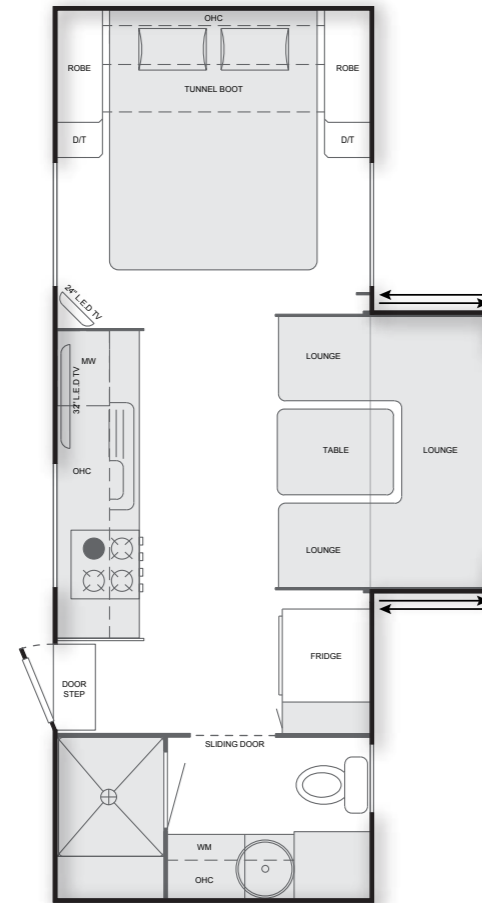

21'

21'6"

23'

23'9"

EXTERIOR

- German-Made Composite Panel On All Sides
- Checkerplate Protection Front / Rear / Sides
- Modern Graphics
- Euro Tinted Windows / Double Glazed
- Drop Down Table
- 12V Hatches with Light
- Entertainment Hatch
- Dometic Awning
- Thule Bike Rack on Front (23' & 23'9")
- Tool Box on Exterior
- Pressure Hatch