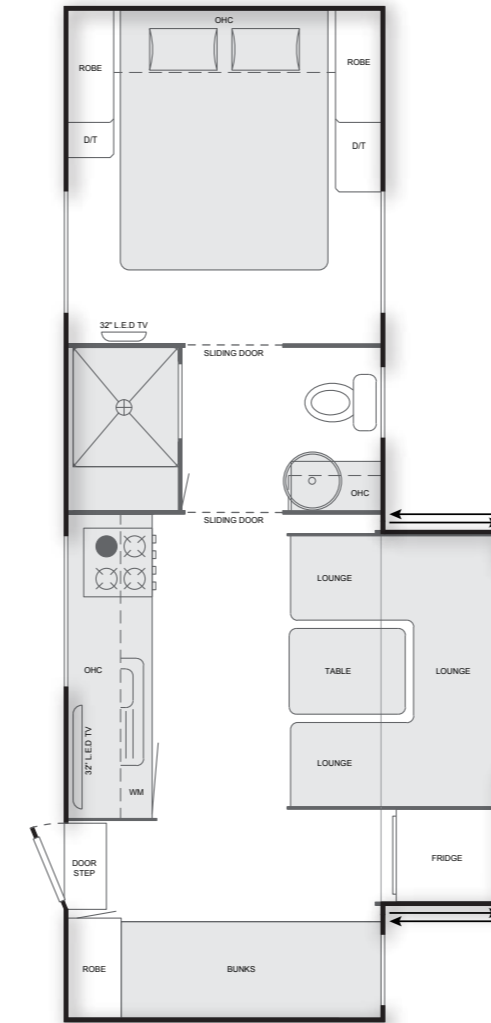

21'

21'6"

23'

23'9"

EXTERIOR

- German-Made Composite Panel On All Sides
- Checkerplate Protection Front / Rear / Sides
- Modern Graphics
- Euro Tinted Windows / Double Glazed
- Drop Down Table
- 12V Hatches with Light
- Entertainment Hatch
- Dometic Awning
- Thule Bike Rack on Front (23' & 23'9")
- Tool Box on Exterior
- Pressure Hatch

INTERNAL

- Sleek, Modern & Contemporary Built Furniture
- Italian Leather Lounge Upholstery
- Premium Grade Laminex Diamond Gloss Benchtops
- Residential Grade Soft Close Drawers with One-Piece Side Support
- European-Made One-Piece Vinyl Floors
- Structurally Engineered One Piece Ply Floors
- Slide-Out Pantry (where applicable)
- Pillowtop Mattress
- Slatted Bed Frame On Gas Struts

CHASSIS

- Torflex Independent Suspension
- Supergal Chassis
- 16" Alloy Wheels
- All Terrain Tyres
- Bumper Bar-2 Arm
- Manual Aluminium Step
- Drop Down Jacks
- 6" A-Frame

APPLIANCES

- Washing Machine
- Thetford Gas / 240V Oven
- Stainless Slimline Rangehood
- Dometic 3-Way Fridge
- Reverse-Cycle Air-Con & Heating Slimline Unit
- Winegard HD Sensor Antenna Units
- 32" & 24" Flatscreen LED TVs
- 2 X 32" Flatscreen LED TVs (23'9" Only)
- Microwave
- Full Safety Pack (Fire Ext, Smoke & Gas Alarm)

PLUMBING

- Dual Mixer Tap
- Tap On A Frame
- 12V Water Pump
- Large Bowl Sink
- 2 X 9Kg Gas Bottles
- Ceramic Toilet Bowl
- Water Level Indicator
- Large Gas / Electric HWS
- Gas Bayonet
- Drinking Water Tap