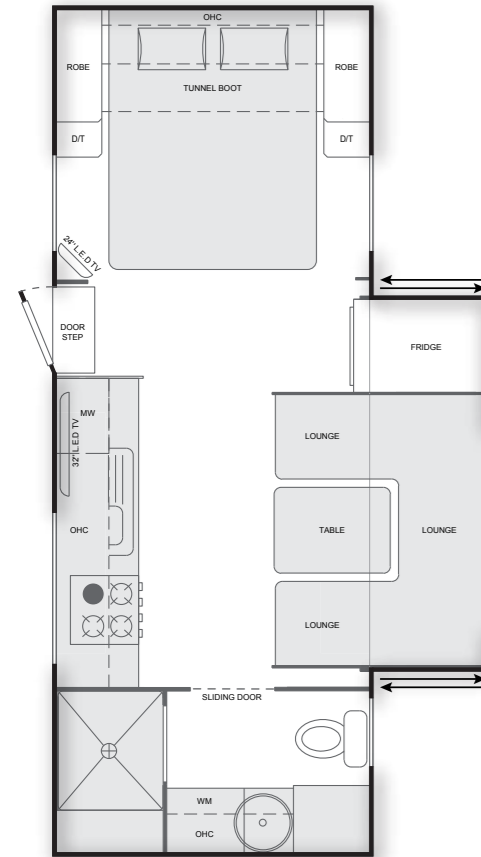

21'

21'6"

23'

23'9"

EXTERIOR

- German-Made Composite Panel On All Sides
- Checkerplate Protection Front / Rear / Sides
- Modern Graphics
- Euro Tinted Windows / Double Glazed
- Drop Down Table
- 12V Hatches with Light
- Entertainment Hatch
- Dometic Awning
- Thule Bike Rack on Front (23' & 23'9")
- Tool Box on Exterior
- Pressure Hatch