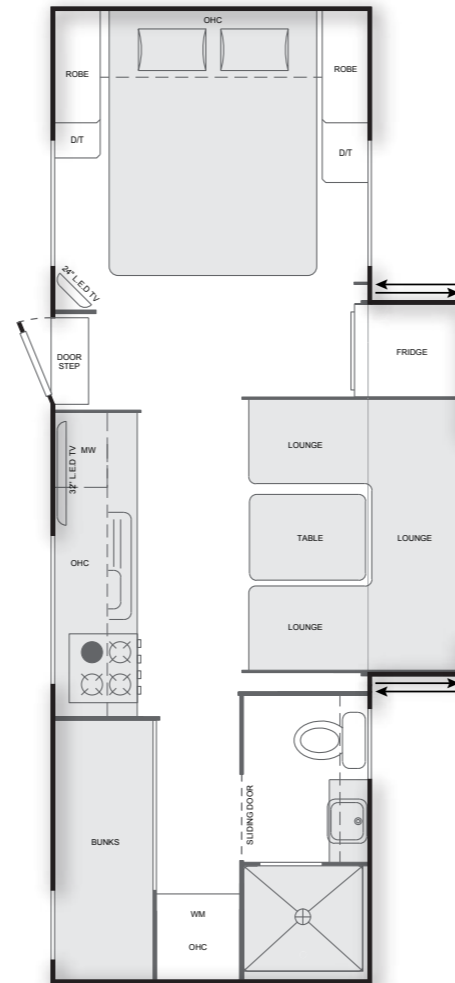

21'

21'6"

23'

23'9"

EXTERIOR

- German-Made Composite Panel On All Sides
- Checkerplate Protection Front / Rear / Sides
- Modern Graphics
- Euro Tinted Windows / Double Glazed
- Drop Down Table
- 12V Hatches with Light
- Entertainment Hatch
- Dometic Awning
- Thule Bike Rack on Front (23' & 23'9")
- Tool Box on Exterior
- Pressure Hatch

PLUMBING

- Dual Mixer Tap
- Tap On A Frame
- 12V Water Pump
- Large Bowl Sink
- 2 X 9Kg Gas Bottles
- Ceramic Toilet Bowl
- Water Level Indicator
- Large Gas / Electric HWS
- Gas Bayonet
- Drinking Water Tap