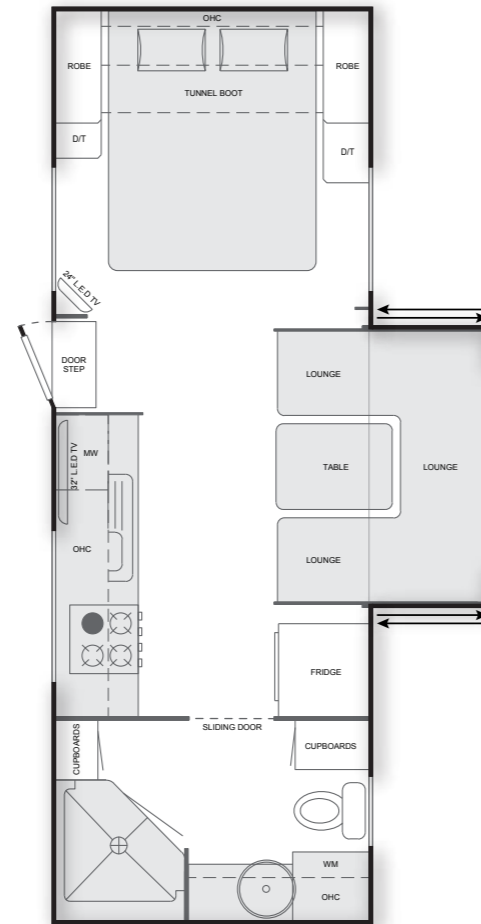

21'

21'6"

23'

23'9"

EXTERIOR

- German-Made Composite Panel On All Sides
- Checkerplate Protection Front / Rear / Sides
- Modern Graphics
- Euro Tinted Windows / Double Glazed
- Drop Down Table
- 12V Hatches with Light
- Entertainment Hatch
- Dometic Awning
- Thule Bike Rack on Front (23' & 23'9")
- Tool Box on Exterior
- Pressure Hatch