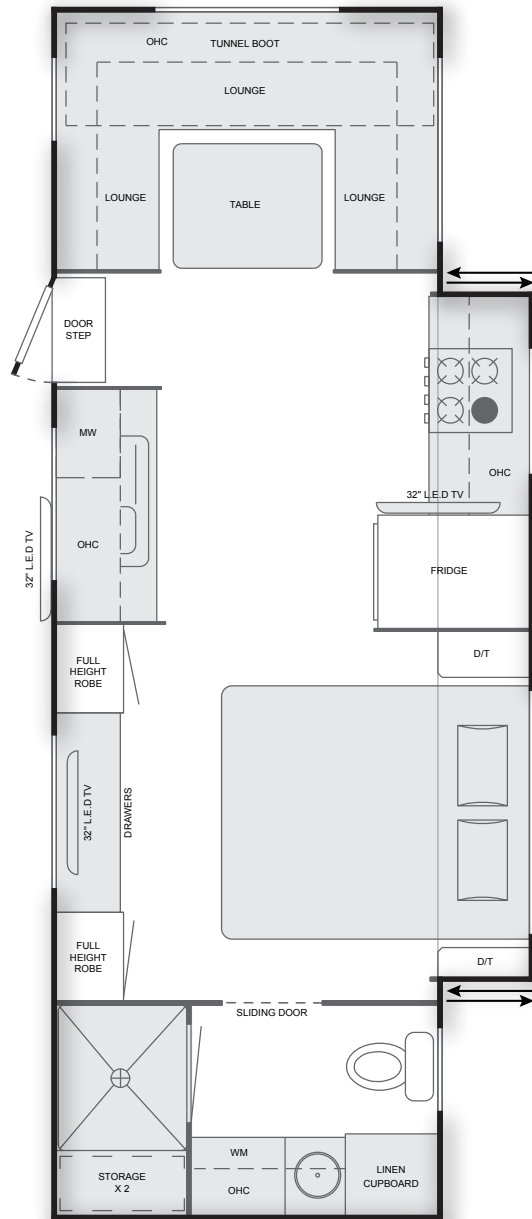

CRYSTAL RIVER

ENDURING ELEGANCE

Join our exclusive online community
facebook.com/universalcaravans

UNIVERSALCARAVANS.COM.AU

23'6"

EXTERIOR

3A German marine-grade composite panel front & rear

Thick checkerplate body armour